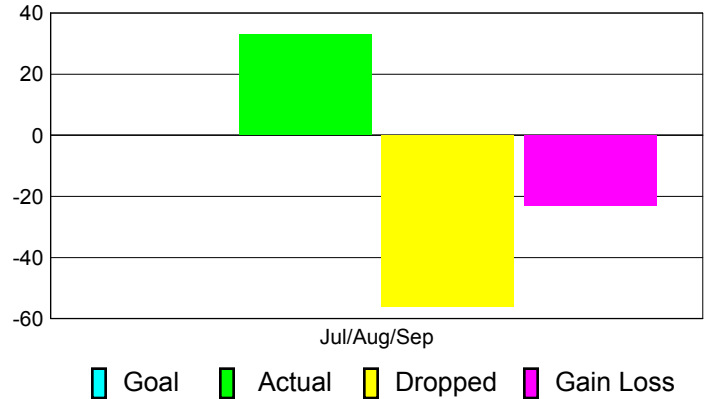

### Club Results 2012-2013

Goal, New, Dropped, Gain/Loss

## MEMBERSHIP

**Membership Results  
2012-2013**

**Membership  
2011-2012**

Month	Net Memb Goal	Actual New Memb	Actual Dropped Memb	Gain/Loss of Memb	Gain/Loss of Memb
Jul/Aug/Sep	0	33	-56	-23	-36
<b>Totals</b>	<b>0</b>	<b>33</b>	<b>-56</b>	<b>-23</b>	<b>-36</b>

### Membership Results 2012-2013

Goal, New, Dropped, Gain/Loss